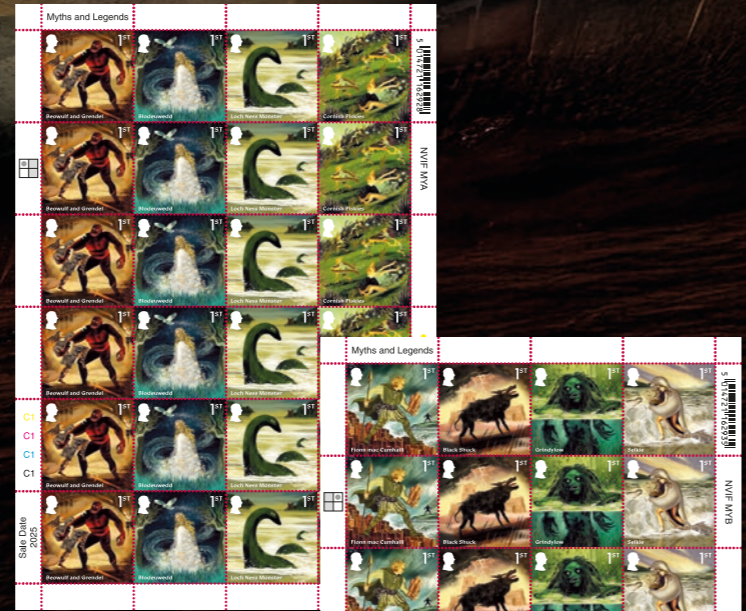

11

9 Full First Class Sheet – Beowulf and Grendel | AS12900AFS £79.20

- A Full Stamp Sheet containing 48 First Class Beowulf and Grendel stamps.

10 Full First Class Sheet – Fionn mac Cumhaill | AS12900BFS £79.20

- A Full Stamp Sheet containing 48 First Class Fionn mac Cumhaill stamps.

11 Half First Class Sheet – Beowulf and Grendel | AS12900AHS £39.60

- A Half Stamp Sheet containing 24 First Class Beowulf and Grendel stamps.

12 Half First Class Sheet – Fionn mac Cumhaill | AS12900BHS £39.60

- A Half Stamp Sheet containing 24 First Class Fionn mac Cumhaill stamps.

12

cut here

cut here

Order in a way that suits you

Due to high demand for our products, you may find it more convenient to place your order at royalmail.com/myths

Complete the order form or use a separate sheet of paper, including your debit/credit card details, cheque or postal order and send to **Freepost ROYAL MAIL STAMPS AND COLLECTIBLES, PO Box 1373, SUNDERLAND, SR5 9PG, United Kingdom** (stamp required). You can also order online at royalmail.com/myths or by phone on **03457 641 641¹** (+44 3457 641 641² from overseas). Phone lines are open between 8.30am and 5pm, Monday to Friday.