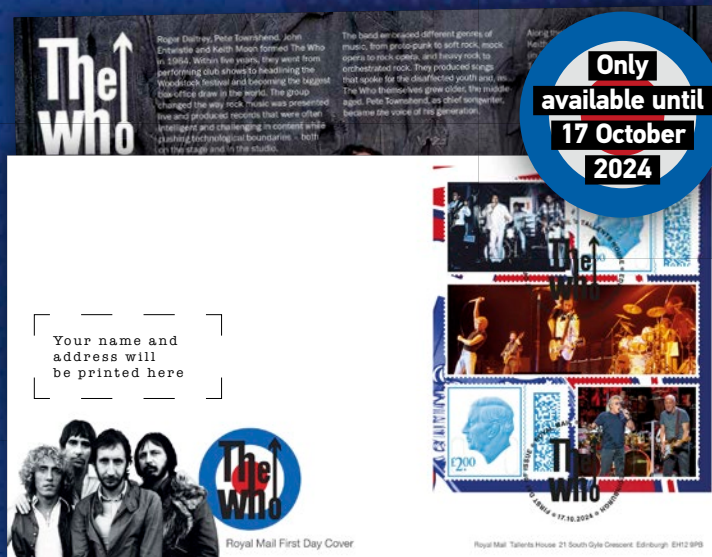

5 Prestige First Day Cover | HF110 £5.45

- A time-limited, personalised souvenir celebrating the 60th anniversary of the UK band who became global rock legends.
- The unique pane of definitive stamps from The Who Prestige Stamp Book is affixed to a special edition envelope personalised with the name, address and postmark of your choice on the stamps' first day of issue.
- Inside is an information card with the stamps' specifications and an overview of the band's astonishing career.
- A collectible to treasure for fans of The Who.
- Available to order until the first day of issue, 17 October 2024.

6 First Day Cover Miniature Sheet | MF192 £9.80

- The Who Miniature Sheet on an envelope personalised with the name and address of your choice.
- The four stamps featuring group shots and photographs of live performances are cancelled with your preferred special edition postmark on the first day of issue, 17 October 2024.
- Inside is the issue's information card.

7 First Day Cover | AF523 £18.20

- A celebration of The Who's 60 years as a thrilling, trailblazing band whose albums are recognised as some of the most important in the history of rock music.
- All eight The Who stamps are cancelled with your preferred special edition postmark on a First Day Envelope personalised with the name and address of your choice.
- The stamps feature iconic covers from landmark albums.
- Inside is an information card containing an overview of The Who and the issue's specifications.
- A unique, time-limited and personalised souvenir to delight fans of an influential, genre-busting, boundary-pushing band who continue to thrill audiences.

Choose your postmark

The Talents House handstamp features The Who logo and the issue date. The alternative handstamp depicts The Who roundel, or 'target', with the date of issue and the postcode location of London W3, where the band was formed.